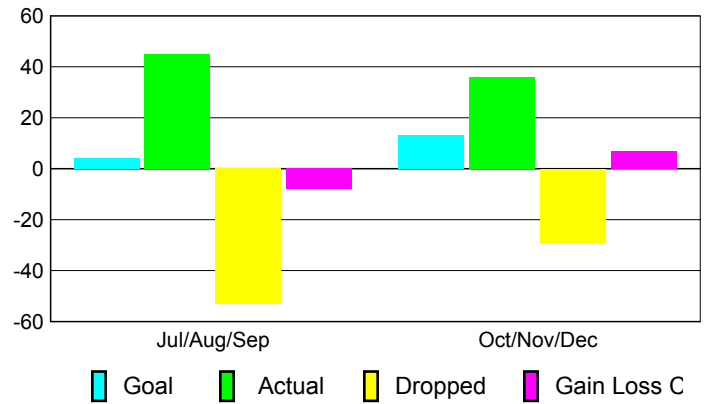

Membership Results 2010-2011

Goal, New, Dropped, Gain/Loss