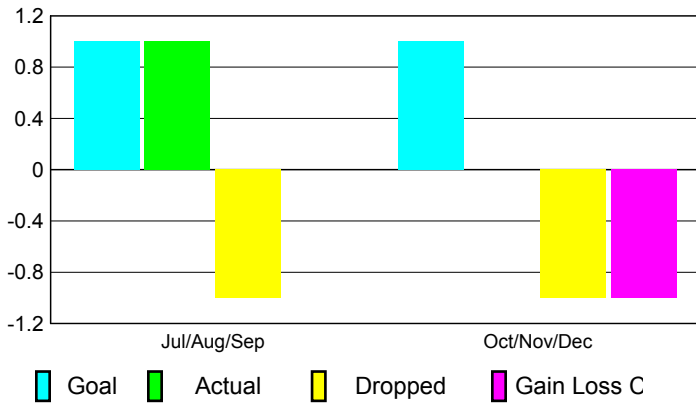

2010-2011 GMT Reports for District (or Undistricted) **District 201C1**

GMT: **Anthony 'Tony' J Benbow**

Location: **AUSTRALIA**

GMT CA: **7**

CLUBS

**Club Results
2010-2011**

**Clubs
2009-2010**

Month	New Club Goal	Actual New Clubs	Actual Dropped Clubs	Gain/Loss of Clubs	Gain/Loss of Clubs
Jul/Aug/Sep	1	1	-1	0	0
Oct/Nov/Dec	1	0	-1	-1	0
Totals	2	1	-2	-1	0

Club Results 2010-2011

Goal, New, Dropped, Gain/Loss

Comparison of Club Gain/Loss

Current Year Compared to the Previous Year

YTD Status Quo Clubs 2010-2011

Status Quo Clubs Compared to Status Quo Members

MEMBERSHIP